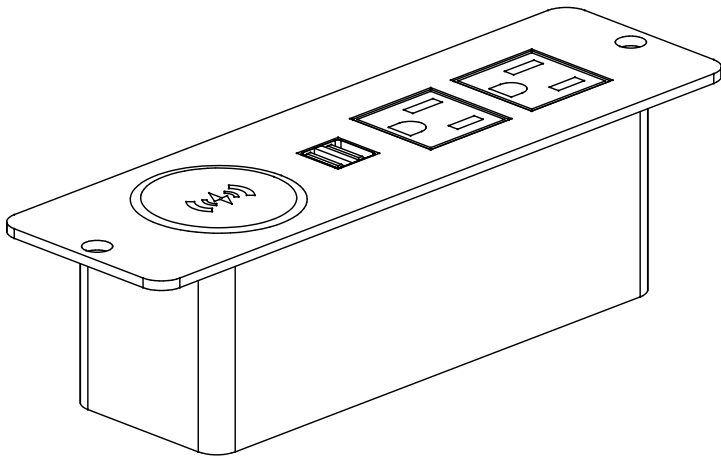

RIVER

CUTOUT DIMENSIONS

WIRELESS  
PHONE  
CHARGING

DUAL POWERED USB

2 POWER OUTLETS

6.25"

2.16"