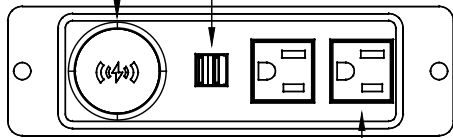

RIVER

CUTOUT DIMENSIONS

WIRELESS  
PHONE  
CHARGING

DUAL POWERED USB

2 POWER OUTLETS

6.25"

2.16"