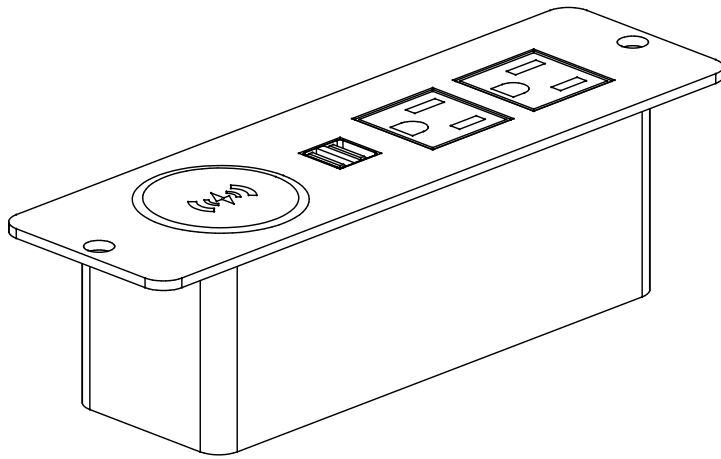

PO# / Project:	
Tag:	
Client: IOF BUSINESS FURNITURE	
Date: 12/13/2023	F
CAD File: IOF(12132023_1)	
Page: 1 of 9	

CUTOUT DIMENSIONS

REFERENCE DRAWING

PO# / Project:	
Tag:	
Client: IOF BUSINESS FURNITURE	
Date: 12/13/2023	F
CAD File: IOF(12132023_1)	
Page: 2 of 9	