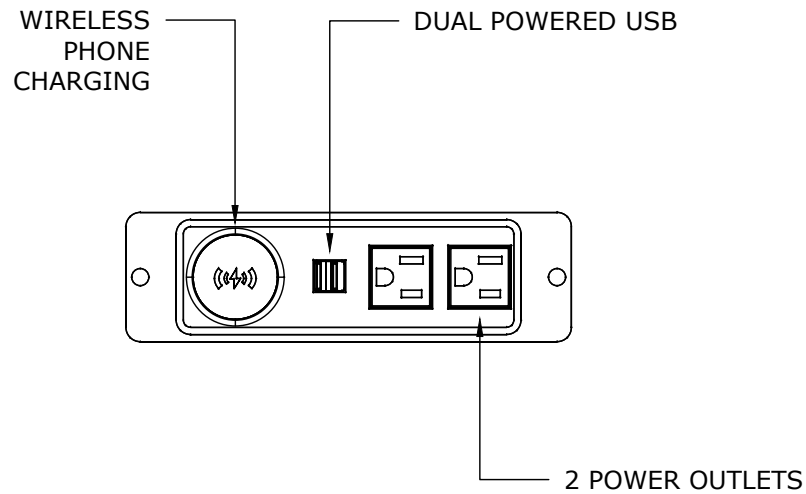

CUTOUT DIMENSIONS

REFERENCE DRAWING

PO# / Project:	
Tag:	
Client: IOF BUSINESS FURNITURE	
Date: 12/13/2023	F
CAD File: IOF(12132023_1)	
Page: 7 of 9	

CUTOUT DIMENSIONS

REFERENCE DRAWING

PO# / Project:	
Tag:	
Client: IOF BUSINESS FURNITURE	
Date: 12/13/2023	F
CAD File: IOF(12132023_1)	
Page: 6 of 9	