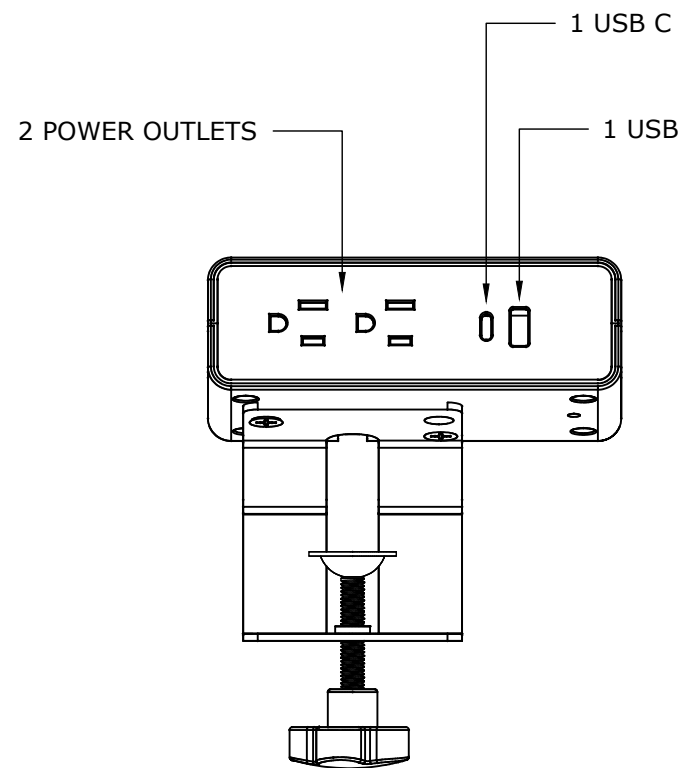

REFERENCE DRAWING

PO# / Project:	
Tag:	
Client: IOF BUSINESS FURNITURE	
Date: 12/13/2023	F
CAD File: IOF(12132023_1)	
Page: 8 of 9