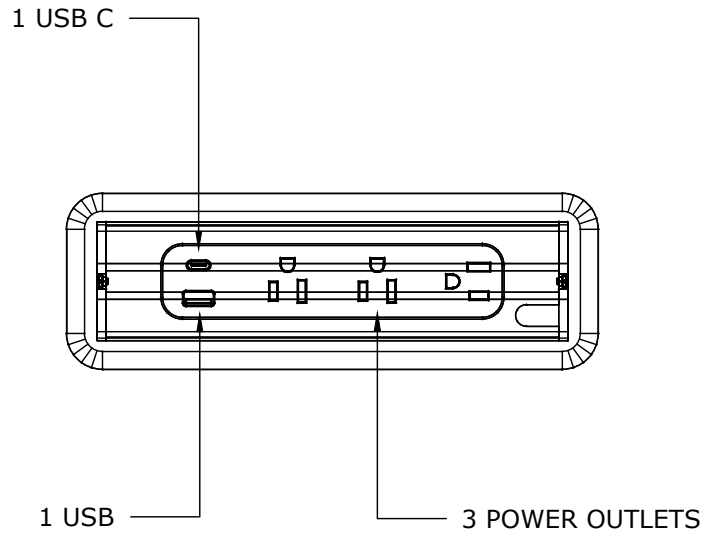

REFERENCE DRAWING

PO# / Project:	
Tag:	
Client: IOF BUSINESS FURNITURE	
Date: 12/13/2023	F
CAD File: IOF(12132023_1)	
Page: 2 of 9