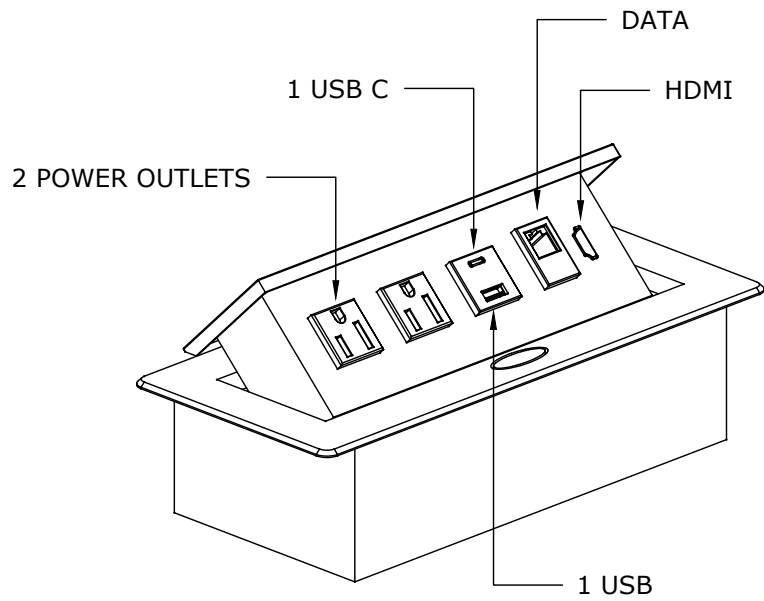

ASTORIA

CUTOUT DIMENSIONS

CUTOUT DIMENSIONS

REFERENCE DRAWING

PO# / Project:	
Tag:	
Client: IOF BUSINESS FURNITURE	
Date: 12/13/2023	F
CAD File: IOF(12132023_1)	
Page: 3 of 9	

DIABLO

CUTOUT DIMENSIONS

REFERENCE DRAWING