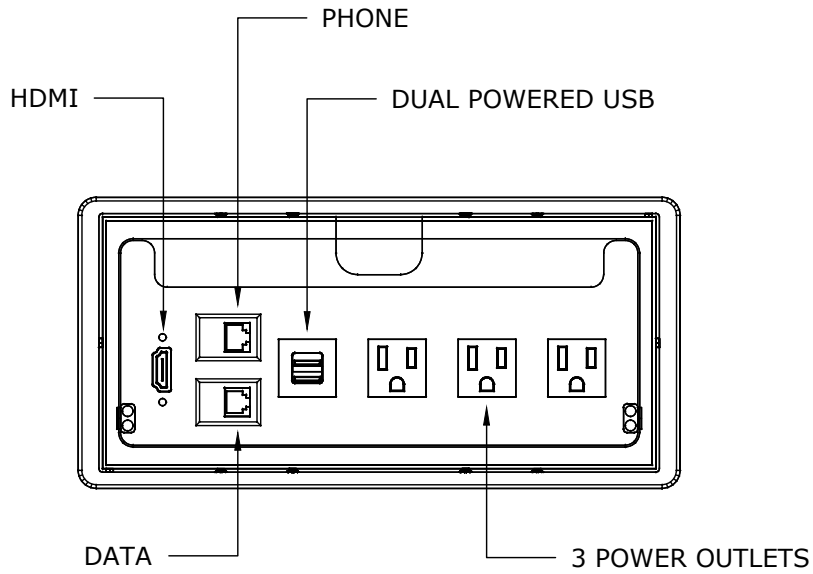

ASTORIA

CUTOUT DIMENSIONS

CUTOUT DIMENSIONS

REFERENCE DRAWING

PO# / Project:	
Tag:	
Client: IOF BUSINESS FURNITURE	
Date: 12/13/2023	F
CAD File: IOF(12132023_1)	
Page: 3 of 9	

DIABLO

CUTOUT DIMENSIONS

REFERENCE DRAWING