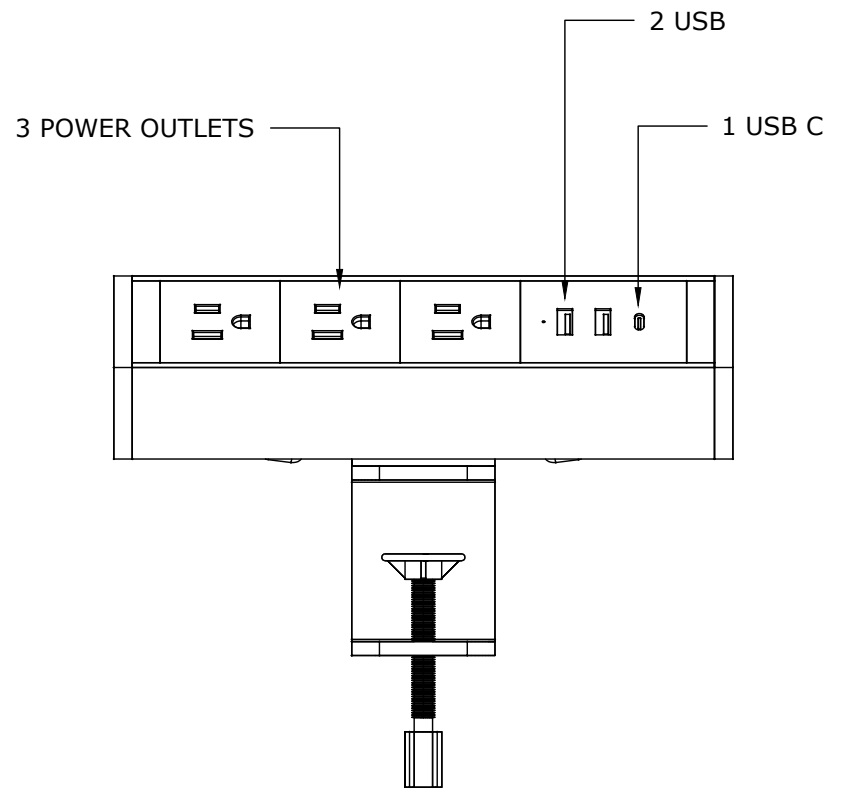

CUTOUT DIMENSION

REFERENCE DRAWING

PO# / Project:	
Tag:	
Client: IOF BUSINESS FURNITURE	
Date: 12/13/2023	F
CAD File: IOF(12132023_1)	
Page: 4 of 9	

REFERENCE DRAWING

PO# / Project:	
Tag:	
Client: IOF BUSINESS FURNITURE	
Date: 12/13/2023	F
CAD File: IOF(12132023_1)	
Page: 8 of 9	