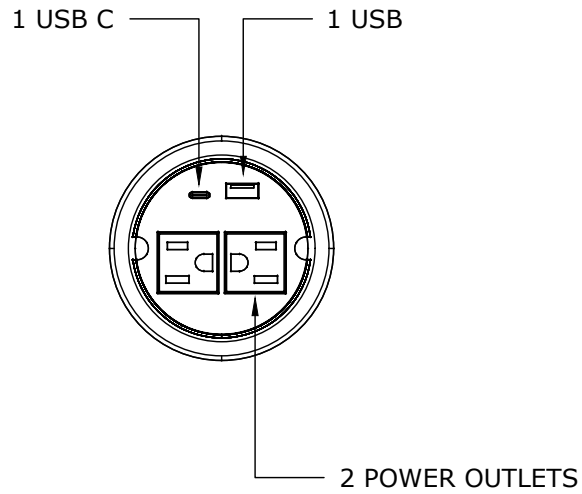

CUTOUT DIMENSION

REFERENCE DRAWING

PO# / Project:	
Tag:	
Client: IOF BUSINESS FURNITURE	
Date: 12/13/2023	F
CAD File: IOF(12132023_1)	
Page: 4 of 9