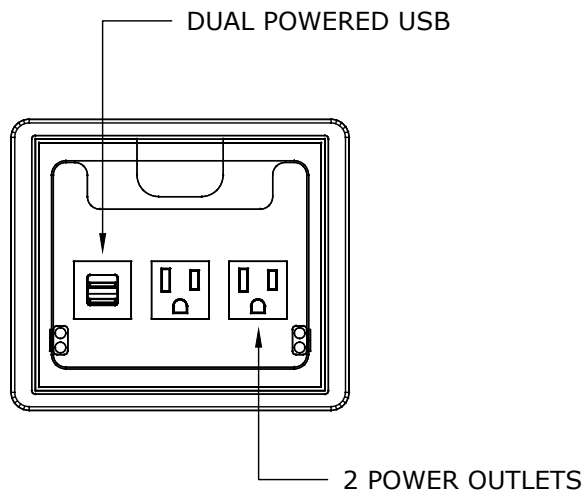

ASTORIA

CUTOUT DIMENSIONS

CUTOUT DIMENSIONS

REFERENCE DRAWING

PO# / Project:	
Tag:	
Client: IOF BUSINESS FURNITURE	
Date: 12/13/2023	F
CAD File: IOF(12132023_1)	
Page: 3 of 9	

DIABLO

CUTOUT DIMENSIONS

REFERENCE DRAWING