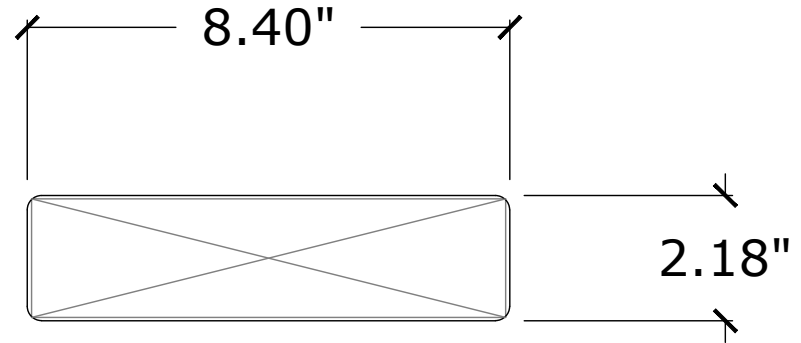

REFERENCE DRAWING

PO# / Project:	
Tag:	
Client: IOF BUSINESS FURNITURE	
Date: 12/13/2023	F
CAD File: IOF(12132023_1)	
Page: 2 of 9