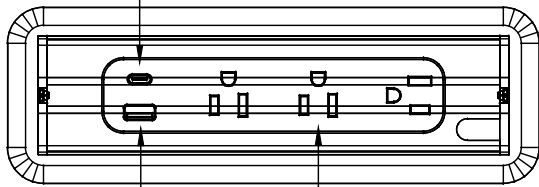

NIAGARA

CUTOUT DIMENSIONS

1 USB C

1 USB

3 POWER OUTLETS