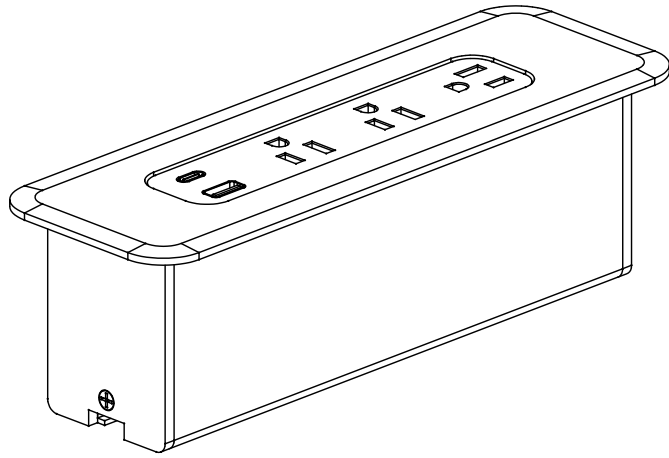

NIAGARA

CUTOUT DIMENSIONS

1 USB C

1 USB

3 POWER OUTLETS