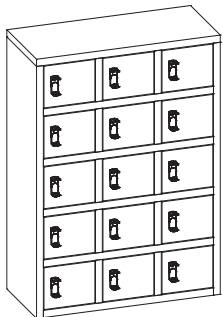

A

B

C

LOCKER -05

	A			
3	LOCK#006	CUSTOM LOCKERS (72"H X 36"W X 21"D)	\$2,540	\$7,620
	B			
2	LOCK#007	CUSTOM LOCKERS (72"H X 18"W X 21"D)	\$1,720	\$3,440
	C			
2	LOCK#008	CUSTOM WALL MOUNTED LOCKERS (42"H X 36"W X 15"D)	\$3,201	\$4,402