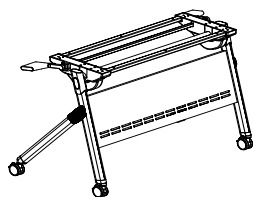

Flip Top Table

SILVER

STEEL FRAME

DUAL FLIPPERS

BLACK

PERFORATED MODESTY PANEL

HEAVY DUTY CASTORS

SILVER

1" LIST

UN4824/FLIP/S	\$920
UN5424/FLIP/S	\$925
UN6024/FLIP/S	\$925
UN6624/FLIP/S	\$991
UN7224/FLIP/S	\$1,007
UN5430/FLIP/S	\$925
UN6030/FLIP/S	\$991
UN6630/FLIP/S	\$1,007
UN7230/FLIP/S	\$1,097

BLACK

1" LIST

UN4824/FLIP/B	\$920
UN5424/FLIP/B	\$925
UN6024/FLIP/B	\$925
UN6624/FLIP/B	\$991
UN7224/FLIP/B	\$1,007
UN5430/FLIP/B	\$925
UN6030/FLIP/B	\$991
UN6630/FLIP/B	\$1,007
UN7230/FLIP/B	\$1,097

Product Dimensions:

46" Flipper to Flipper

29" High with top

Used With 48" & 54" Models

Custom sizes between 48"-59" will receive this base.

Please contact sales for more details

58" Flipper to Flipper

29" High with top

Used With 60"- 72" Models