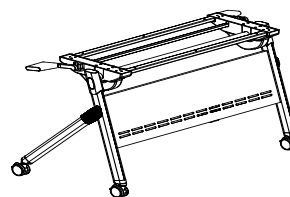

UN4824/FLIP/B	\$920
UN5424/FLIP/B	\$925
UN6024/FLIP/B	\$925
UN6624/FLIP/B	\$991
UN7224/FLIP/B	\$1,007
UN5430/FLIP/B	\$925
UN6030/FLIP/B	\$991
UN6630/FLIP/B	\$1,007
UN7230/FLIP/B	\$1,097

Product Dimensions:

46" Flipper to Flipper

29" High with top

Used With 48" & 54" Models

Custom sizes between 48"-59" will receive this base.

Please contact sales for more details

58" Flipper to Flipper

29" High with top

Used With 60"- 72" Models