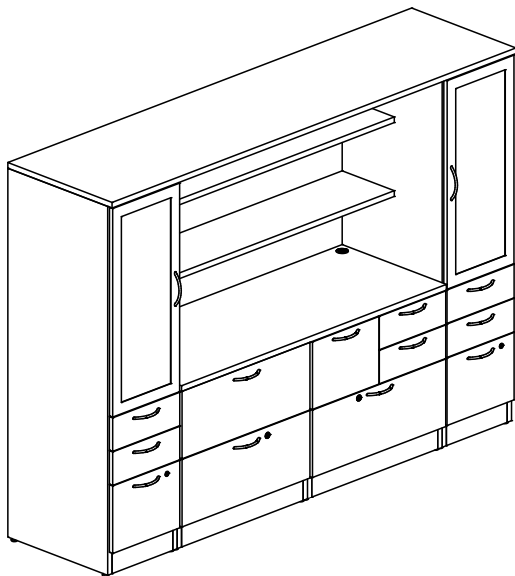

Media Table

1	PS4	POWER MODULE	\$550.00	\$550.00
1	C34976	CUSTOM MEDIA PANEL	\$1,070.00	\$1,070.00
1	C34977	CUSTOM TABLE WITH STORAGE BASE	\$1,392.00	\$1,392.00

\$3,012.00

Private Office Wall Unit

1	UN9324TOP/NGM	COMMON TOP	\$338.00	\$338.00
1	SUN1665 BBF/SCGD/L/24/NT	NO TOP STORAGE TOWER	\$1,642.00	\$1,642.00
1	SUN1665 BBF/SCGD/R/24/NT	NO TOP STORAGE TOWER	\$1,642.00	\$1,642.00
2	PSI	POWER OUTLET	\$100.00	\$200.00
1	C67766	CUSTOM CREDENZA	\$1,763.00	\$1,763.00