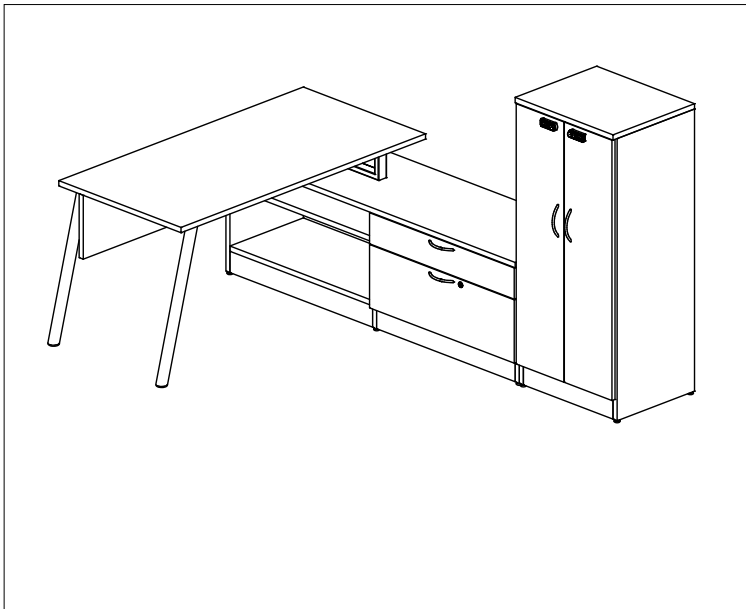

Benching Station

1	DIGITAL/L/PRI	DIGITAL LOCK PRIVATE FUNCTION	$150.00	$150.00
1	UN6030 ER/2PL/AN	RUN OFF	$636.00	$636.00
1	HANGING MOD ONLY 40X12	MODESTY	$75.00	$75.00
1	METALRISER	METAL RISER	$175.00	$175.00
1	UN7220 D/OP/LF/BB/R/23	LOW CREDENZA	$1,113.00	$1,113.00
1	DIGITAL/R/PRI	DIGITAL LOCK PRIVATE FUNCTION	$150.00	$150.00
1	C67779	CUSTOM WARDROBE	$1,426.00	$1,426.00
1	UNCD	CENTRE DRAWER	$195.00	$195.00

$3920.00