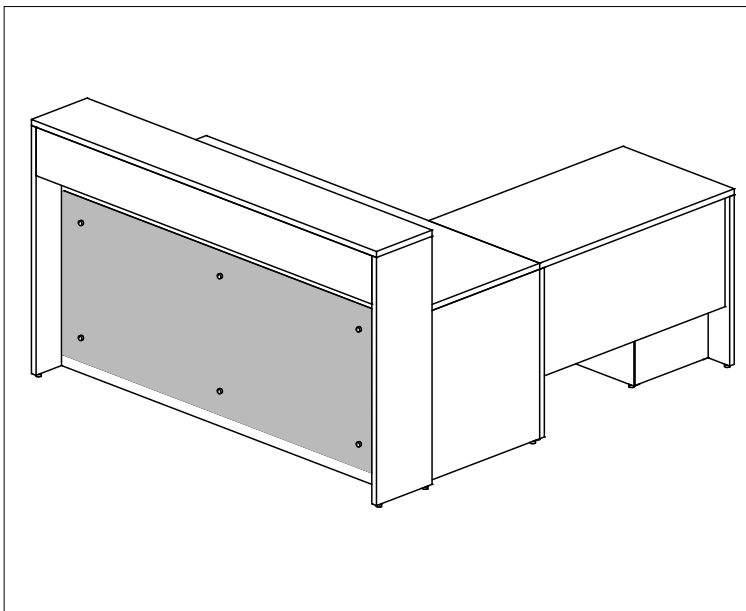

\$14,480.00

Open Wall Mounted Whiteboard

1	IVB4848/W/TT	PRESENTATION CABINET	\$1,113.00	\$1,113.00
			\$1,113.00	

Plexi Front Reception

I	UN4224ER/FFF/LH	RETURN	\$756.00	\$756.00
I	UNGRD7212/PH/OP	GALLERY FRONT	\$996.00	\$996.00
I	72APANEL	ACRYLIC PANEL	\$663.00	\$663.00
I	SUN7230R/BBFF/OH	DESK	\$1,123.00	\$1,123.00