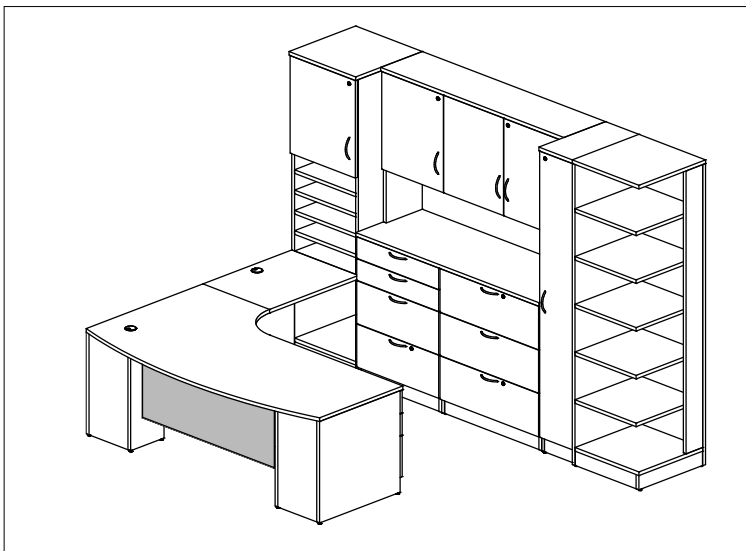

\$14,480.00

Open Wall Mounted Whiteboard

1	IVB4848/W/TT	PRESENTATION CABINET	\$1,113.00	\$1,113.00
			\$1,113.00	

Plexi Front Reception

I	UN4224ER/FFF/LH	RETURN	\$756.00	\$756.00
I	UNGRD7212/PH/OP	GALLERY FRONT	\$996.00	\$996.00
I	72APANEL	ACRYLIC PANEL	\$663.00	\$663.00
I	SUN7230R/BBFF/OH	DESK	\$1,123.00	\$1,123.00

\$3,538.00

Executive Private Office

1	UN2484/SQBC/L	CORNER BOOKCASE	\$1,070.00	\$1,070.00
1	SUN1284WD/R/24	STORAGE TOWER	\$1,055.00	\$1,055.00
1	UN6624TOP/NGM	COMMON TOP	\$233.00	\$233.00
1	SUN3324CT	CONNECTING TOP	\$298.00	\$298.00
1	SUN3624LF3/NT	LATERAL STORAGE UNIT	\$1,280.00	\$1,280.00
1	AP5418	ACRYLIC PANEL FOR DESK BELOW	\$504.00	\$504.00
1	C34980	CUSTOM HUTCH	\$1,555.00	\$1,555.00
1	C34979	CUSTOM TOWER	\$1,478.00	\$1,478.00
1	C35196	CUSTOM BBFF STORAGE	\$1,754.00	\$1,754.00
1	C55222	CUSTOM BOW DESK W/ ACRYLIC PANEL	\$1,961.00	\$1,961.00