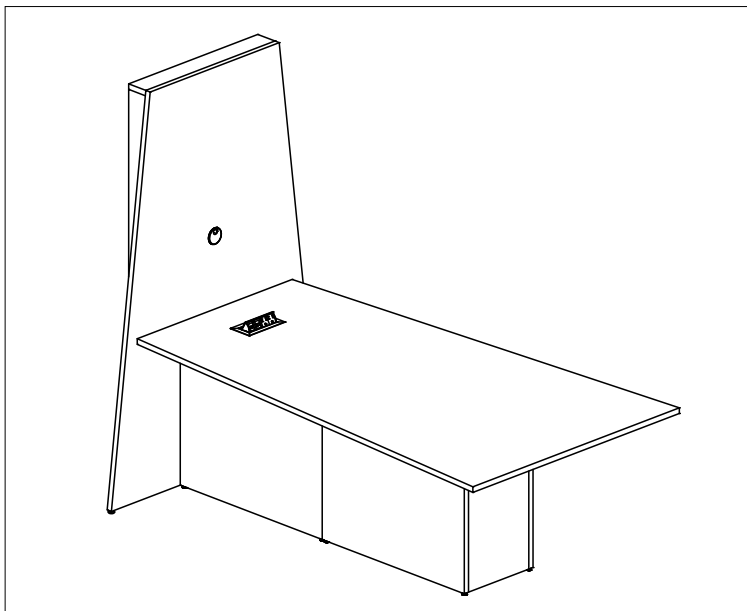

Media Conference Table

1	C67777	CUSTOM STAND	$1,095.00	$1,095.00
1	C67778	CUSTOM TABLE	$1,427.00	$1,427.00

$2522.00