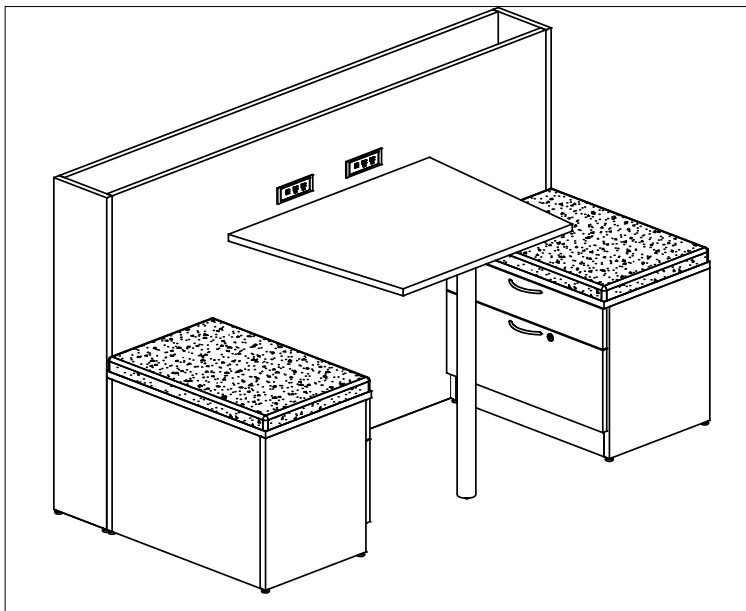

Planter & Touch Down Station

1	C67775	CUSTOM TOP	$200.00	$200.00
1	C67776	CUSTOM PLANTER TOWER	$1,795.00	$1,795.00
2	PS8	POWER MODULE (2X POWER 1X USB)	$450.00	$900.00
2	UN3020 B/LF/23	LATERAL	$784.00	$1,568.00
2	30SEAT	CUSHION	$275.00	$550.00
1	POST/RD/S/35H	POST LEG	$200.00	$200.00

$5,213