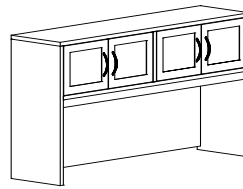

Four Door
37" High