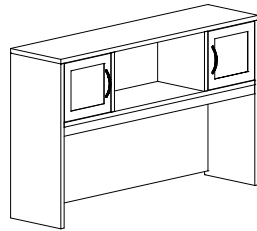

Door Open Door
43" High