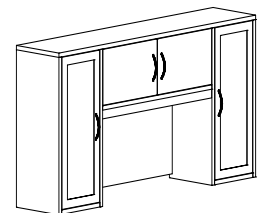

For a left half gable on ANY hutch add LHG to the end of the code. No upcharge

For a right half gable on ANY hutch add RHG to the end of the code. No upcharge

- All hutches have a 1" gap at the bottom on the back panel for wire management. For no gap please add NG to the end of the code.

Full Door

Full Door Left
43" High

Full Door Right
43" High

Full Centre Doors / Adjustable Shelves
43" High

Full Right & Left Doors
43" High

72"x15"	un72hut/lgdo/do	un72hut/rgdo/do	un72hut/op/gfd/op	un72hut/gfd/gfd
	\$1550 *Middle doors are laminate	\$1550 *Middle doors are laminate	\$1650	\$1950 *Middle doors are laminate

Wall Mounted / Vertical & Horizontal Pidgeon Holes

Wall Mounted Hutch

30.5"	un30hutgdo/wm
	\$860
36.5"	un36hutgdo/wm
	\$900
60.5"	un60hutgdo/wm
	\$1350

Vertical
37" High

Vertical
43" High

Left	vpl37	vpl43
	\$252	\$268
Right	vpr37	vpr43
	\$252	\$268