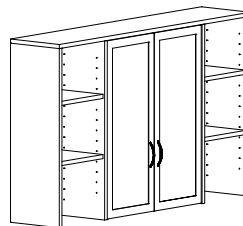

For a left half gable on ANY hutch add LHG to the end of the code. No upcharge

For a right half gable on ANY hutch add RHG to the end of the code. No upcharge

- All hutches have a 1" gap at the bottom on the back panel for wire management. For no gap please add NG to the end of the code.

Full Door

Full Door Left
43" High

Full Door Right
43" High

Full Centre Doors / Adjustable Shelves
43" High

Full Right & Left Doors
43" High

72"x15"	un72hut/lgdo/do	un72hut/rgdo/do	un72hut/op/gfd/op	un72hut/gfd/gfd
	\$1550 *Middle doors are laminate	\$1550 *Middle doors are laminate	\$1650	\$1950 *Middle doors are laminate