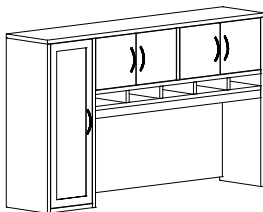

Full Door

Full Door Left
43" High