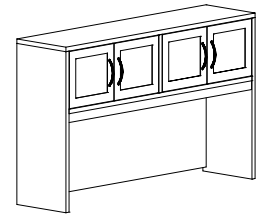

Door open Door
37" High

Door Open Door
43" High

Four Door
37" High

Four Door
43" High

60"x15"	un60hutgdod	un60hutgdod43	un60hutgdo	un60hutgdo43
	\$1150	\$1260	\$1400	\$1510
66"x15"	un66hutgdod	un66hutgdod43	un66hutgdo	un66hutgdo43
	\$1190	\$1305	\$1440	\$1555
72"x15"	un72hutgdod	un72hutgdod43	un72hutgdo	un72hutgdo43
	\$1220	\$1335	\$1470	\$1585

For a left half gable on ANY hutch add LHG to the end of the code. No upcharge

For a right half gable on ANY hutch add RHG to the end of the code. No upcharge

- All hutches have a 1" gap at the bottom on the back panel for wire management. For no gap please add NG to the end of the code.