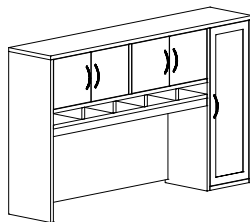

For a left half gable on ANY hutch add LHG to the end of the code. No upcharge

For a right half gable on ANY hutch add RHG to the end of the code. No upcharge

- All hutches have a 1" gap at the bottom on the back panel for wire management. For no gap please add NG to the end of the code.

Full Door

Full Door Left
43" High

Full Door Right
43" High

Full Centre Doors / Adjustable Shelves
43" High

Full Right & Left Doors
43" High

72"x15"	un72hut/lgdo/do	un72hut/rgdo/do	un72hut/op/gfd/op	un72hut/gfd/gfd
	\$1550 *Middle doors are laminate	\$1550 *Middle doors are laminate	\$1650	\$1950 *Middle doors are laminate