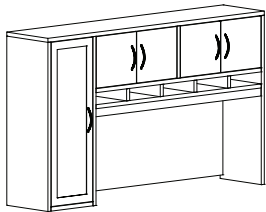

Door open Door  
37" High

Door Open Door  
43" High

Four Door  
37" High

Four Door  
43" High

|         |             |               |            |              |
|---------|-------------|---------------|------------|--------------|
| 60"x15" | un60hutgdod | un60hutgdod43 | un60hutgdo | un60hutgdo43 |
|         | \$1150      | \$1260        | \$1400     | \$1510       |
| 66"x15" | un66hutgdod | un66hutgdod43 | un66hutgdo | un66hutgdo43 |
|         | \$1190      | \$1305        | \$1440     | \$1555       |
| 72"x15" | un72hutgdod | un72hutgdod43 | un72hutgdo | un72hutgdo43 |
|         | \$1220      | \$1335        | \$1470     | \$1585       |

For a left half gable on ANY hutch add LHG to the end of the code. No upcharge

For a right half gable on ANY hutch add RHG to the end of the code. No upcharge

- All hutches have a 1" gap at the bottom on the back panel for wire management. For no gap please add NG to the end of the code.

Full Door

Full Glass Door Left 4 Laminate Doors  
43" High

Full Glass Door Right 4 Laminate Doors  
43" High

Full Centre Doors / Adjustable Shelves  
43" High

Full Right & Left Glass Doors 4 Laminate Doors  
43" High