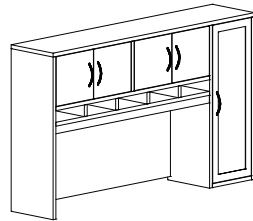

For a left half gable on ANY hutch add LHG to the end of the code. No upcharge

For a right half gable on ANY hutch add RHG to the end of the code. No upcharge

- All hutches have a 1" gap at the bottom on the back panel for wire management. For no gap please add NG to the end of the code.

Full Door

Full Glass Door Left 4 Laminate Doors  
43" High

Full Glass Door Right 4 Laminate Doors  
43" High

Full Centre Doors / Adjustable Shelves  
43" High

Full Right & Left Glass Doors 4 Laminate Doors  
43" High