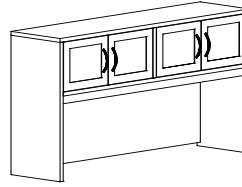

Door open Door  
37" High

Door Open Door  
43" High

Four Door  
37" High

Four Door  
43" High

|         |             |               |            |              |
|---------|-------------|---------------|------------|--------------|
| 60"x15" | un60hutgdod | un60hutgdod43 | un60hutgdo | un60hutgdo43 |
|         | \$1150      | \$1260        | \$1400     | \$1510       |
| 66"x15" | un66hutgdod | un66hutgdod43 | un66hutgdo | un66hutgdo43 |
|         | \$1190      | \$1305        | \$1440     | \$1555       |
| 72"x15" | un72hutgdod | un72hutgdod43 | un72hutgdo | un72hutgdo43 |
|         | \$1220      | \$1335        | \$1470     | \$1585       |

For a left half gable on ANY hutch add LHG to the end of the code. No upcharge

For a right half gable on ANY hutch add RHG to the end of the code. No upcharge

- All hutches have a 1" gap at the bottom on the back panel for wire management. For no gap please add NG to the end of the code.