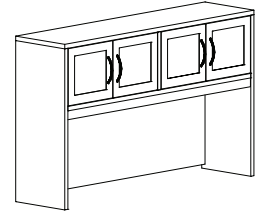

Door open Door  
37" High

Door Open Door  
43" High

Four Door  
37" High

Four Door  
43" High

|         |             |               |            |              |
|---------|-------------|---------------|------------|--------------|
| 60"x15" | un60hutgdod | un60hutgdod43 | un60hutgdo | un60hutgdo43 |
|         | \$1150      | \$1260        | \$1400     | \$1510       |
| 66"x15" | un66hutgdod | un66hutgdod43 | un66hutgdo | un66hutgdo43 |
|         | \$1190      | \$1305        | \$1440     | \$1555       |
| 72"x15" | un72hutgdod | un72hutgdod43 | un72hutgdo | un72hutgdo43 |
|         | \$1220      | \$1335        | \$1470     | \$1585       |

For a left half gable on ANY hutch add LHG to the end of the code. No upcharge

For a right half gable on ANY hutch add RHG to the end of the code. No upcharge

- All hutches have a 1" gap at the bottom on the back panel for wire management. For no gap please add NG to the end of the code.