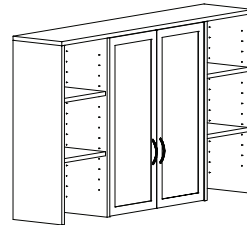

For a left half gable on ANY hutch add LHG to the end of the code. No upcharge

For a right half gable on ANY hutch add RHG to the end of the code. No upcharge

- All hutches have a 1" gap at the bottom on the back panel for wire management. For no gap please add NG to the end of the code.

Full Door

Full Glass Door Left 4 Laminate Doors  
43" High

Full Glass Door Right 4 Laminate Doors  
43" High

Full Centre Doors / Adjustable Shelves  
43" High

Full Right & Left Glass Doors 4 Laminate Doors  
43" High