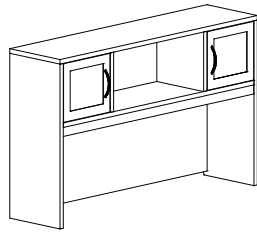

Door open Door  
37" High

Door Open Door  
43" High

Four Door  
37" High

Four Door  
43" High

|         |             |               |            |              |
|---------|-------------|---------------|------------|--------------|
| 60"x15" | un60hutgdod | un60hutgdod43 | un60hutgdo | un60hutgdo43 |
|         | \$1150      | \$1260        | \$1400     | \$1510       |
| 66"x15" | un66hutgdod | un66hutgdod43 | un66hutgdo | un66hutgdo43 |
|         | \$1190      | \$1305        | \$1440     | \$1555       |
| 72"x15" | un72hutgdod | un72hutgdod43 | un72hutgdo | un72hutgdo43 |
|         | \$1220      | \$1335        | \$1470     | \$1585       |

For a left half gable on ANY hutch add LHG to the end of the code. No upcharge

For a right half gable on ANY hutch add RHG to the end of the code. No upcharge

- All hutches have a 1" gap at the bottom on the back panel for wire management. For no gap please add NG to the end of the code.

Full Door

Full Glass Door Left 4 Laminate Doors  
43" High

Full Glass Door Right 4 Laminate Doors  
43" High

Full Centre Doors / Adjustable Shelves  
43" High

Full Right & Left Glass Doors 4 Laminate Doors  
43" High