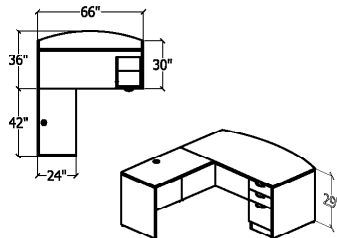

Typical #ES11

1	UN6636 BWR/BBFF	DESK	$1324	$1324
1	UN4224 ER/OP/L	RETURN	$483	$483
			$1807	
			TOTAL