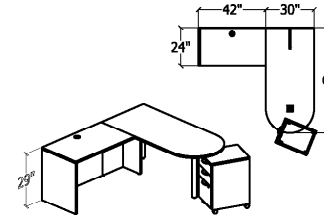

Typical #ES21

1	UN6630DT/EG	D TOP	$798	$798
1	UN4824ER/OP/L	RETURN	$488	$488
1	IBBFM/21	PED	$637	$637
			$1923	
			TOTAL