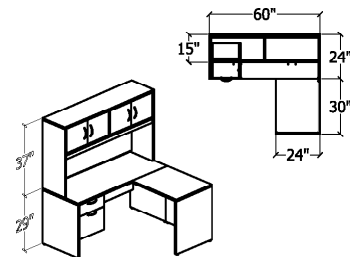

Typical #ES16

1	UN6024 L/BF	DESK	$732	$732
1	UN3024 ER/OP/R	RETURN	$366	$366
1	UN60HUTDO/37	HUTCH	$952	$952
			$2050	
			TOTAL