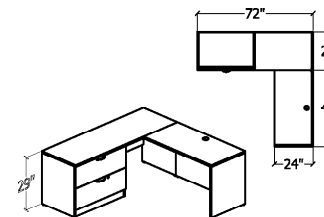

Typical #ES22

1	UN7224L/LF	CREDENZA	$1299	$1299
1	UN4824ER/OP/R	RETURN	$488	$488
			$1787	
			TOTAL