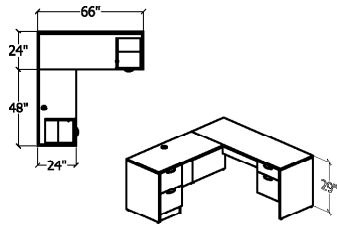

DESK (ES#5)

L SHAPE(ES#6)

L SHAPE (ES#7)

U GROUP (ES#8)

L SHAPE (ES#9)

TYPICAL LAYOUTS

Typical #ES9

1	UN6624 R/BF	DESK	\$938	\$938
1	UN4824 ER/FFF/L	RETURN	\$864	\$864
			\$1802	
			TOTAL	

Typical #ES13

1	UN7236 R/ECU/LBBFF	EXT CORNER	\$1,408	\$1,408
1	UN3024 ER/OP/R	RETURN	\$366	\$366
1	UN66HUTDO/37	HUTCH	\$976	\$976
			\$2750	
			TOTAL	

Typical #ES10

1	UN6636 BWL/BF	DESK	\$1106	\$1106
1	UN3624 ER/OP/R	RETURN	\$425	\$425
			\$1531	
			TOTAL	