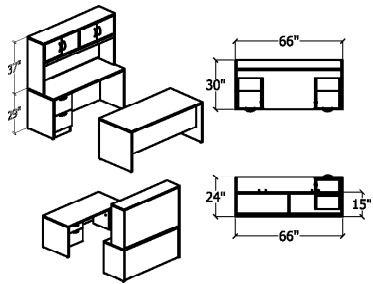

Typical #ES23

1	UN6630 D/BF/BF	DESK	$1048	$1048
1	UN6624 L/FFF	CREDENZA	$1157	$1157
1	UN66HUTDO/37	HUTCH	$976	$976
			$3181	
			TOTAL	

Typical #ES1

1	UN7223ER/OL	DESK	$729	$729
1	UN7220D/OP/LF/BB/R/23	CREDENZA	$1224	$1224
1	METALRISER	RISER	$193	$193
			$2146	
			MSRP LIST	

Typical #ES2

1	UN7230L/BF/GR	DESK	$997	$997
1	UN3624 ER/OP/R	RETURN	$425	$425
			$1422	
			MSRP LIST	

Typical #ES3

1	UN7230R/BF/FMP	DESK	$1027	$1027
2	POST12/S	POST	$121	$242
1	GP7212	PANEL	$245	$245
1	STT72	T.TOP	$227	$227

Typical #ES4

1	UN7224R/BF	DESK	$971	$971
			$971	
			MSRP LIST