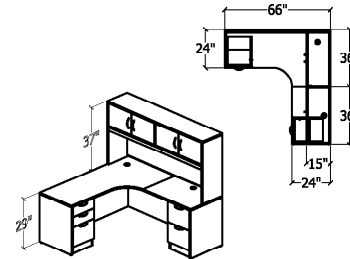

Typical #ES15

1	UN6636 R/ECU/LBBFF	EXT CORNER	$1363	$1363
1	UN4824 ER/FFF/R	RETURN	$864	$864
1	UN66HUTDO/37	HUTCH	$976	$976
			$3203	
			TOTAL