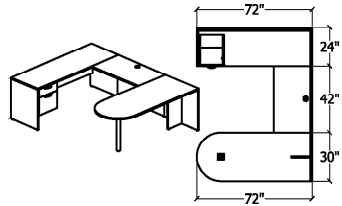

Typical #ES18

1	UN7230DT/EG	D TOP	$849	$849
1	UN4224CT	BRIDGE	$373	$373
1	UN7224L/BF	CREDENZA	$971	$971
			$2193	
			TOTAL