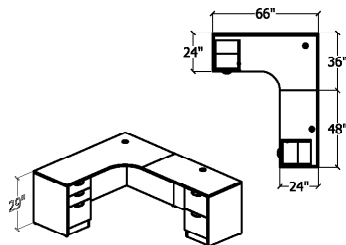

Typical #ES12

1	UN6636 R/ECU/LBBFF	EXT CORNER	$1363	$1363
1	UN4824 ER/FFF/R	RETURN	$864	$864
			$2227	
			TOTAL