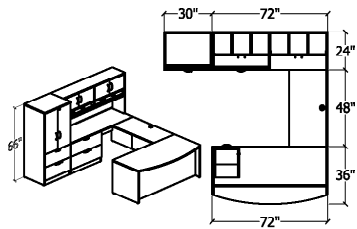

Typical #ES19

1	UN7236BWR/BBFF	DESK	$1343	$1343
1	UN4824CT	BRIDGE	$381	$381
1	UN7224L/LF	LATERAL	$1299	$1299
1	UN72HUTDO/37	HUTCH	$1034	$1034
1	UN72PH	DIVIDERS	$251	$251
1	UN3666LF/SC/24	STORAGE	$1594	$1594
			$5902	
			TOTAL