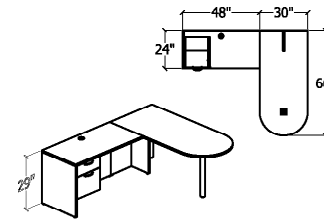

Typical #ES16

1	UN6024 L/BF	DESK	\$732	\$732
1	UN3024 ER/OP/R	RETURN	\$366	\$366
1	UN60HUTDO/37	HUTCH	\$952	\$952
			\$2050	
			TOTAL	

TYPICAL LAYOUTS

Typical #ES17

1	UN7230ER/OL	DESK	\$793	\$793
1	UN7220D/OP/LF/BB/L/23	DESK	\$1224	\$1224
1	RISER	RISER	\$193	\$193
			\$2210	
			TOTAL	