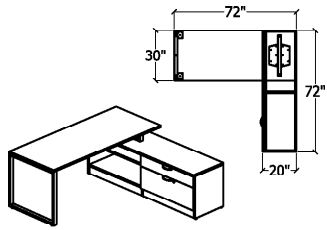

Typical #ES16

1	UN6024 L/BF	DESK	\$732	\$732
1	UN3024 ER/OP/R	RETURN	\$366	\$366
1	UN60HUTDO/37	HUTCH	\$952	\$952
			\$2050	
			TOTAL	

TYPICAL LAYOUTS

Typical #ES17

1	UN7230ER/OL	DESK	\$793	\$793
1	UN7220D/OP/LF/BB/L/23	DESK	\$1224	\$1224
1	RISER	RISER	\$193	\$193
			\$2210	
			TOTAL	