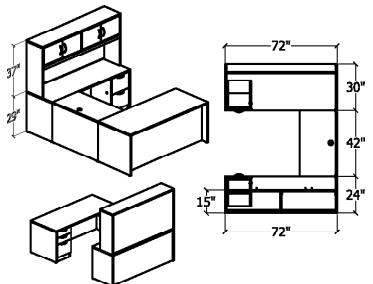

Typical #ES25

1	UN7230 L/BBFF	DESK	$1235	$1235
1	UN4224 CT	BRIDGE	$373	$373
1	UN7224 R/FFF	CREDENZA	$1189	$1189
1	UN72HUTDO/37	HUTCH	$1034	$1034
			$3831	
			TOTAL	

Typical #ES8

1	UN6630L/BF	DESK	$932	$932
1	UN6630R/BF	DESK	$932	$932
1	UN4224ER/BF/R	RETURN	$624	$624
1	UN4224ER/BF/L	RETURN	$624	$624
2	UN66HUTDO/37	HUTCH	$976	$1952
			$5064	
			MSRP LIST