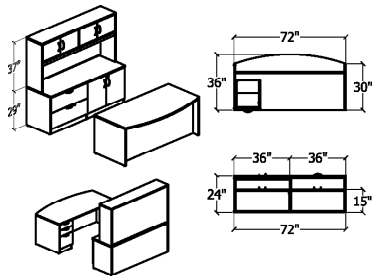

Typical #ES24

1	UN7236 BWR/BBFF	DESK	$1343	$1343
1	UN7224 LF/SC	CREDENZA	$1616	$1616
1	UN72HUTDO/37	HUTCH	$1034	$1034
			$3993	
			TOTAL	

Typical #ES5

1	UN6036BWL/BF	DESK	$1016	$1016
			$1016	
			MSRP LIST	

Typical #ES6

1	UN7236BWD/TD/FMP	DESK	$1031	$1031
1	UN3624ER/BF/L	RETURN	$585	$585
			$1616	
			MSRP LIST	

Typical #ES7

1	UN7230R/BBFF	DESK	$1235	$1235
1	UN4221ER/FFF/L	RETURN	$832	$832
			$2067	
			MSRP LIST	

Typical #ES7

1	UN7230/DT/EG	D.TOP	$849	$849
1	UN3620CT	BRIDGE	$341	$341
1	UN7224L/BF	CREDENZA	$971	$971
			$2161	
			MSRP LIST