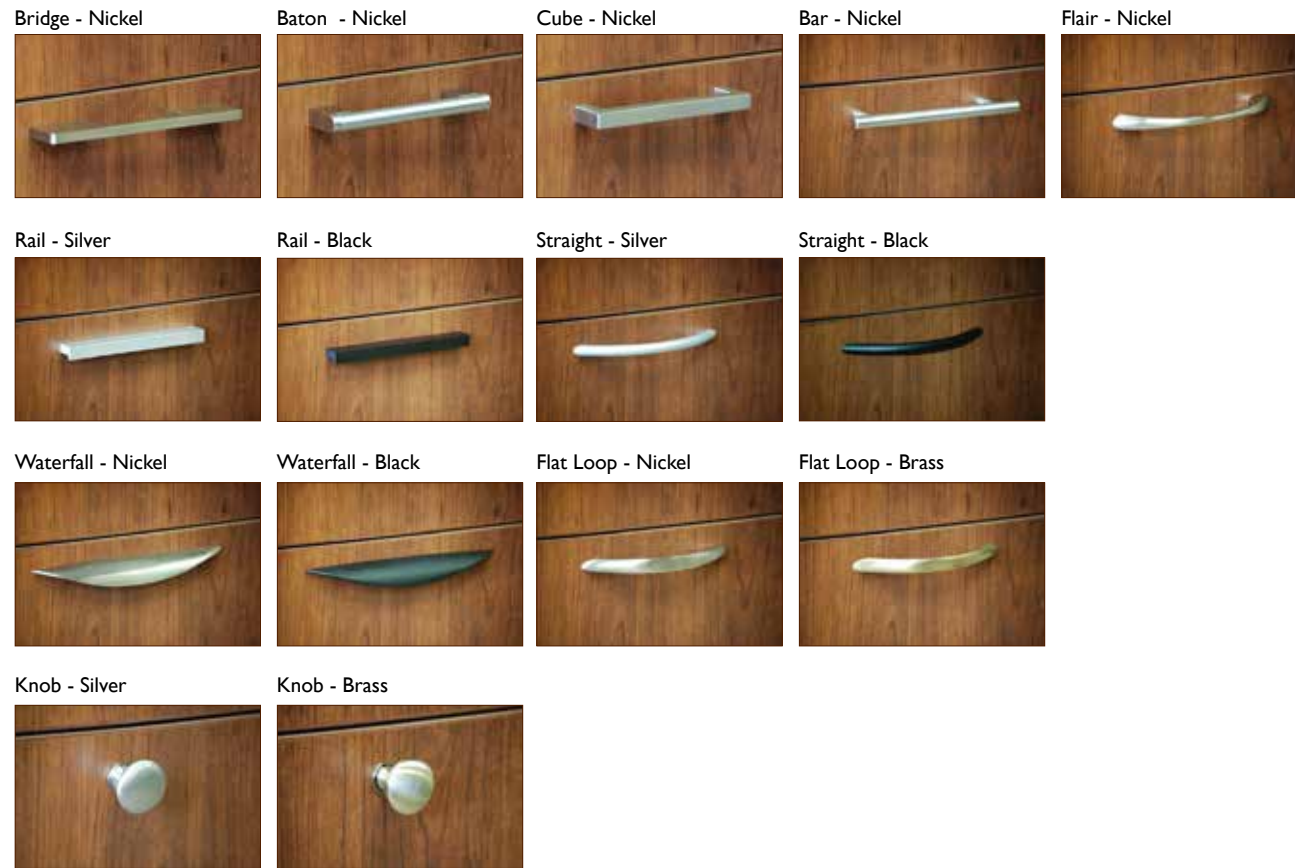

Handle Options