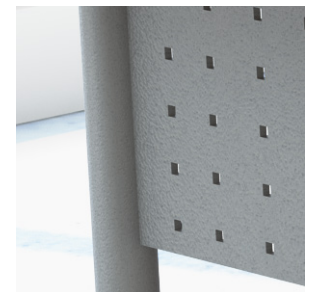

Desking Sys tems