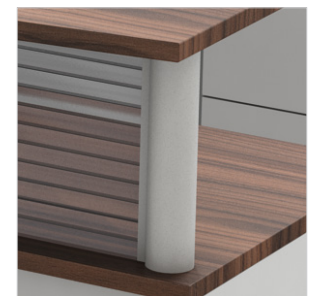

Desking Sys tems