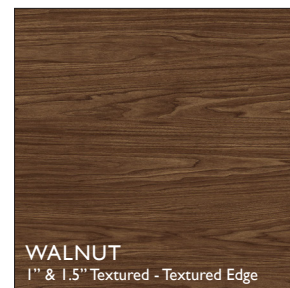

BRASS FLAT LOOP PULL

GENERAL PURPOSE (#002)

BRUNITO CHERRY

GENERAL PURPOSE (#003)

LIGHT GREY
CHARCOAL
SILVER STRAIGHT PULL

U GROUP (D#01Z)

BRUNITO CHERRY
SILVER STRAIGHT PULL

U GROUP (D#013)

WHITE
BLACK
SILVER CUSTOM A LEG

GENERAL PURPOSE (#004)

HARD ROCK MAPLE
BLACK MOBILE POSTS
BLACK STRAIGHT PULL

GENERAL PURPOSE (#005)

CHARCOAL
LIGHT GREY

FINISH OPTIONS

Handle Options

Edge